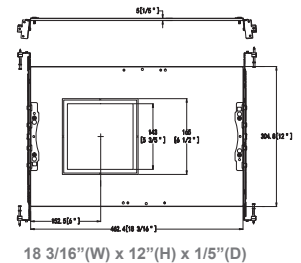

Accessory:

Factory-Installed Option: