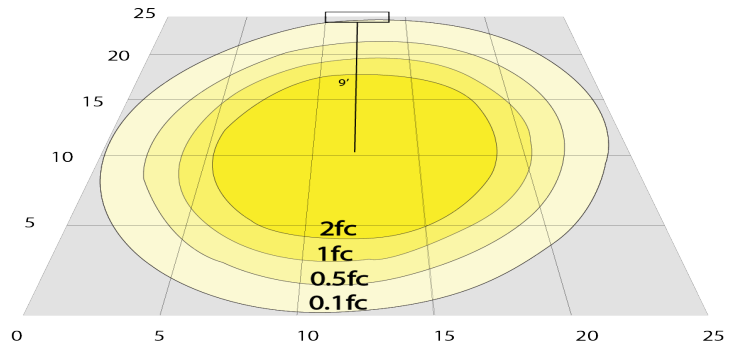

Phone: (877) 805-2252 | Fax: (877) 805-2252
www.westgatemfg.com

WG-02172022

Photometrics: CRLC6-40W-MCTP-SA-D

BUG Rating: B1-U1-G0

20W 5000K, Area 25" x 25" Mounting Height: 9'

Other Views:

Hazel

CRLC-EGN-40W-MCTP-D