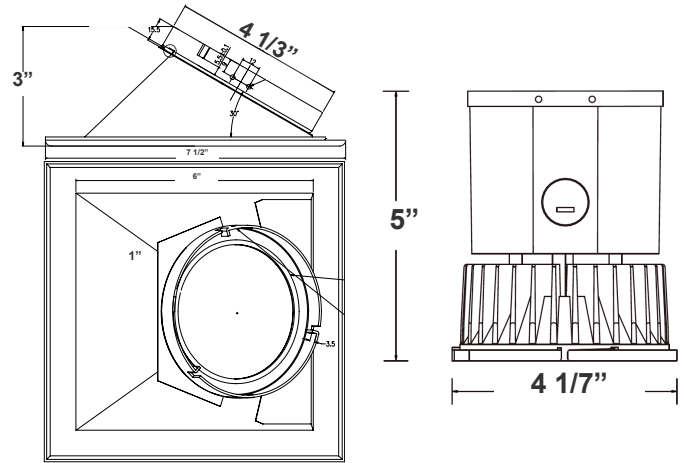

Project Name: _____

Note: _____

Type: _____

8" (H) X 4 1/7" (W) X 7 1/2" (D)

Ideal for hotel, offices, retail outlets, restaurant, parking garages, conference room, education facilities and more.

Features

- 6" Haze & White Finish TRIM
- MCTP: The Switch Is On The Light Engine
- Mounting Options: Recessed
- 5-Year Warranty
- Lifespan: 50,000 hrs.

Technical Specifications

Electrical:

- Voltage: 120-277VAC 50/60Hz
- Wattage: 27W/34W/40W
- Power Factor: >0.90
- Efficacy: 80 LPW

Mechanical:

- 6" Haze & White Finish TRIM
- Mounting Options: Recessed
- Temperature Rating: Designed to operate in Temperatures 113°F
- Housing Not Required. Two Spring Clips To Hold The Fixture In Place
- No IC-Rated
- Suitable for Damp Locations
- 5-Year Warranty