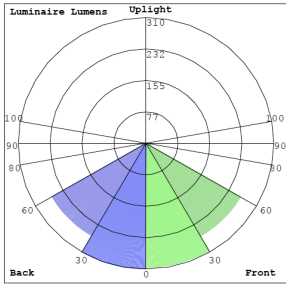

Phone: (877) 805-2252 | Fax: (877) 805-2252
www.westgatemfg.com

WG-02172022

Photometrics: CRLC6-40W-MCTP-SA-D

BUG Rating: B1-U1-G0

20W 5000K, Area 25" x 25" Mounting Height: 9'

Other Views:

Hazel

CRLC-EGN-40W-MCTP-D