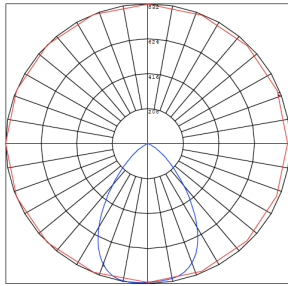

Phone: (877) 805-2252 | Fax: (877) 805-2252
www.westgatemfg.com

WG-02172022

Photometrics: CRLC6-40W-MCTP-SA-D

BUG Rating: B1-U1-G0

20W 5000K, Area 25" x 25" Mounting Height: 9'

Other Views:

Hazel

CRLC-EGN-40W-MCTP-D